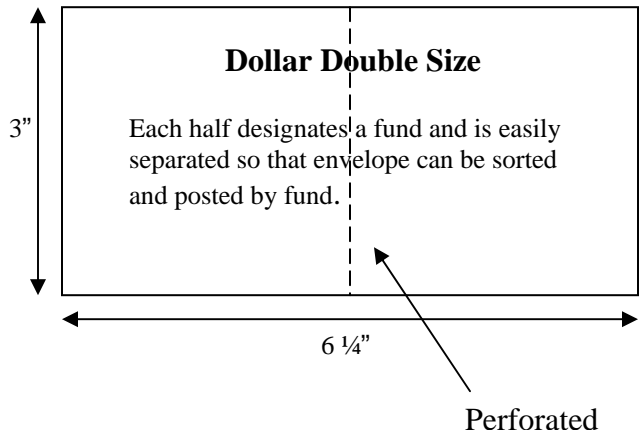

Envelope Specifications

All of Cathedral's envelopes are made from high-quality, 24 lb paper stock.

Solid Colors:
 White
 Canary (yellow)
 Blue
 Cherry
 Gray
 Ivory
 Pink
 Goldenrod
 Manilla

Border Colors:
 Blue Border
 Green Border
 Orange Border
 Yellow Border
 Purple Border
 Red Border
 Violet Border

Solid Colors:
 White
 Canary
 Blue
 Green
 Ivory
 Pink
 Goldenrod

Solid Colors:
 White
 Canary
 Blue
 Cherry
 Green
 Gray
 Manilla

Pink
 Goldenrod

Solid Colors:
 White

Record-O-Lope Size – 3” x 6 ¼” closed dimensions

Mail-O-Lope/Remittance Size – 3 1/2” x 6 3/8” closed dimensions

Envelopes with “tear off” flap (for record keeping). Meets US Postal Service mailing specifications. Can be used by itself as a returnable offering envelope. These envelopes come folded therefore printing under the flap is not possible.

Open View

Closed View – Back

Solid Colors:

White

Blue

Statement Size – 3 1/2" x 6 1/2" closed dimensions

Meets US Postal Service mailing specifications. Can be used by itself as a returnable offering envelope. These envelopes come unfolded therefore printing under the flap is possible. However, folding charges will apply.